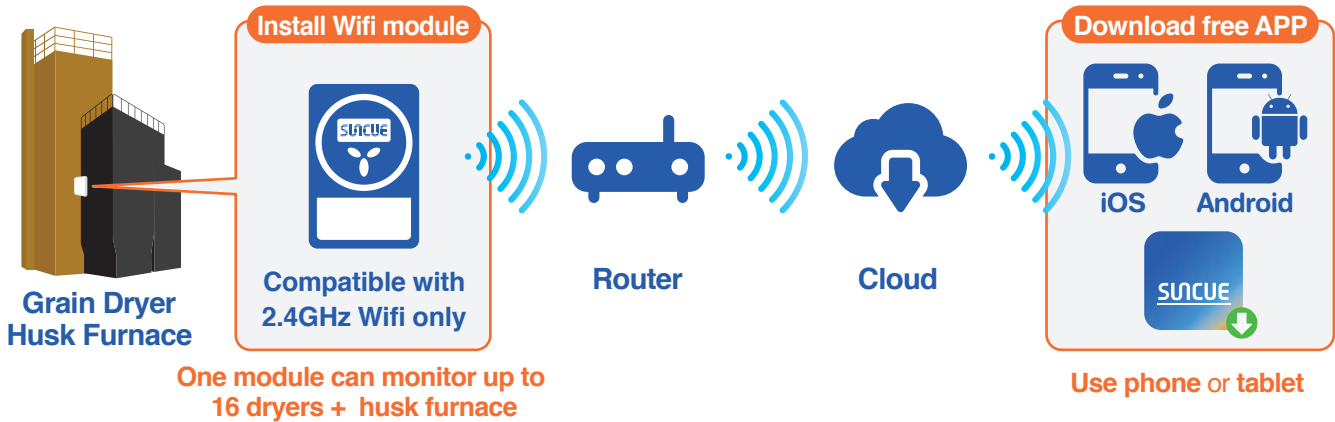

4. Monitor multiple facilities

You can monitor multiple drying centers, saving time and effort.

5. Share with multiple users

Add new users to digitally share information for convenient co-management.

APPLICABLE MODEL	
Grain dryer	SUPER series Electronic
	PHS series
	MD series
	CPR series
Husk furnace	SB series

SUNCUE Smart
SUNCUE Remote Monitoring

iOS Android

🔍 **SUNCUE Smart**
or scan the QR code to
download app

*IoT module with connection circuit board

SUNCUE Remote Monitoring APP Fully Upgraded – Enhanced User Experience!

Features

1. Easy to install

2. Real-time status display (as shown right)

- ① Drying center name
 - ② Husk furnace status
 - ③ Hot air temperature
 - ④ Current moisture (moisture during drying)
 - ⑤ Current screen data update time
 - ⑥ Husk Furnace Combustion Consumption
 - ⑦ Husk Furnace Stop Button **NEW**
- △ Restart is only possible on-site after stopping
- ⑧ – ⑩ Dryer information

Monitor multiple sets drying center through a single interface, allowing real-time access to environmental data and operational information for intelligent equipment management.

5. Share with multiple users