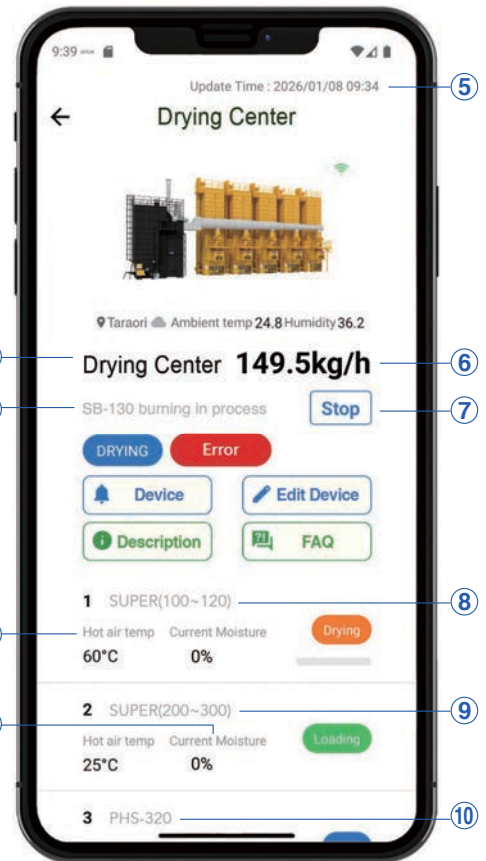

SUNCUE Smart
SUNCUE Remote Monitoring

iOS Android

🔍 **SUNCUE Smart**
or scan the QR code to
download app

*IoT module with connection circuit board

SUNCUE Remote Monitoring APP Fully Upgraded – Enhanced User Experience!

Features

1. Easy to install

2. Real-time status display (as shown right)

- ① Drying center name
 - ② Husk furnace status
 - ③ Hot air temperature
 - ④ Current moisture (moisture during drying)
 - ⑤ Current screen data update time
 - ⑥ Husk Furnace Combustion Consumption
 - ⑦ Husk Furnace Stop Button **NEW**
- △ Restart is only possible on-site after stopping
- ⑧ – ⑩ Dryer information

Loading **Drying** **Discharging** **Stop**

3. Error notification

Records and displays equipment abnormal information, including machine ID, time, and cause, improving equipment management efficiency.

4. Monitor multiple facilities

Monitor multiple sets drying center through a single interface, allowing real-time access to environmental data and operational information for intelligent equipment management.

5. Share with multiple users